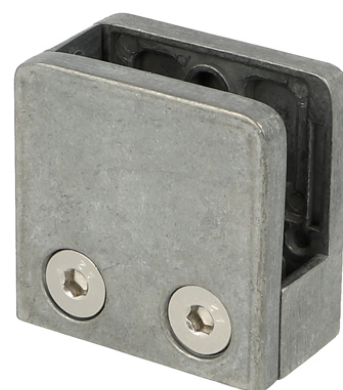

PRODUCT SHEET

Description:

Glass Clamp "Square" 45x45x23mm, Zamak-Raw, Flat, 6-12,76mm. Glass Thickness, Incl. Safety Pin
BUT No Cushions,, W/Bottom Plate(Cushion Model H)

Item number:

22.10.700-0

Units	Box	Carton	HS Code	Barcode
Pcs.	4	40	8302419000	
				5704866476713