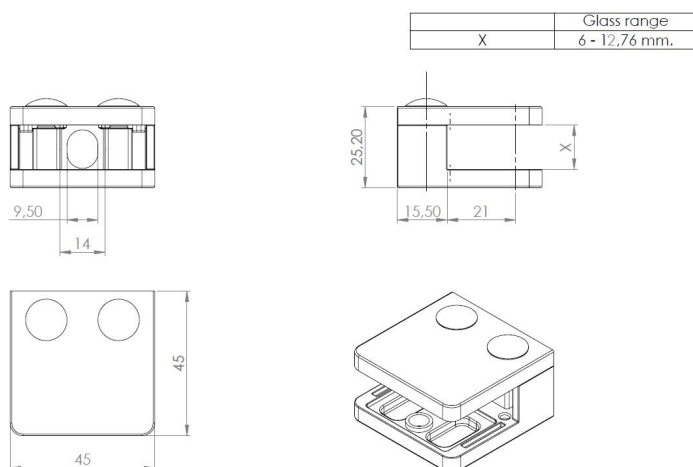

PRODUCT SHEET

Description:

Glass Clamp "Square" 45x45x23mm, Zamak-Raw, Flat, 6-12,76mm. Glass Thickness, Incl. Safety Pin
BUT No Cushions,, W/Bottom Plate(Cushion Model H)

Item number:

22.10.700-0

Units	Box	Carton	HS Code	Barcode
Pcs.	4	40	8302419000	
				5704866476713